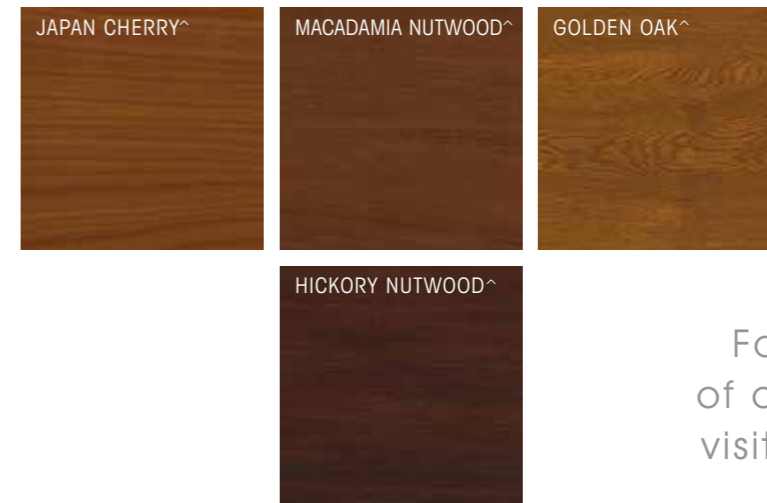

Join The Roller Door Revolution

COLORBOND® DUNE®

double garage doors

Traditional Profile

FEATURED COLOUR: SURFMIST

Traditional Profile:

The Traditional profile features a deeper, rounded and more rigid curtain shape. This is particularly suitable for high usage applications and where an extra strong door is required. Our Traditional profile Wideline™ door (R2W) has a 0.5mm curtain thickness. Includes Weatherseal with deep cushioning helping to restrict entry of water and leaves. Springs are tested to 30,000 open and close cycles.

colour & timber look finishes

On trend exterior colour options

Colorbond®

b&d Timber Coat™

For a full range of colour options visit bnd.com.au

The COLORBOND® and Timber Coat™ steel colours shown here have been reproduced to represent actual product colours as accurately as possible. However, we recommend checking your chosen colour against an actual sample of the product before purchasing as varying light conditions and limitations of the printing process may affect colour tones. COLORBOND® and ® colour names are registered trade marks of BlueScope Steel Limited. B&D® recommends you visit your nearest B&D® Accredited Dealer to view a sample. *A surcharge applies to these colours.