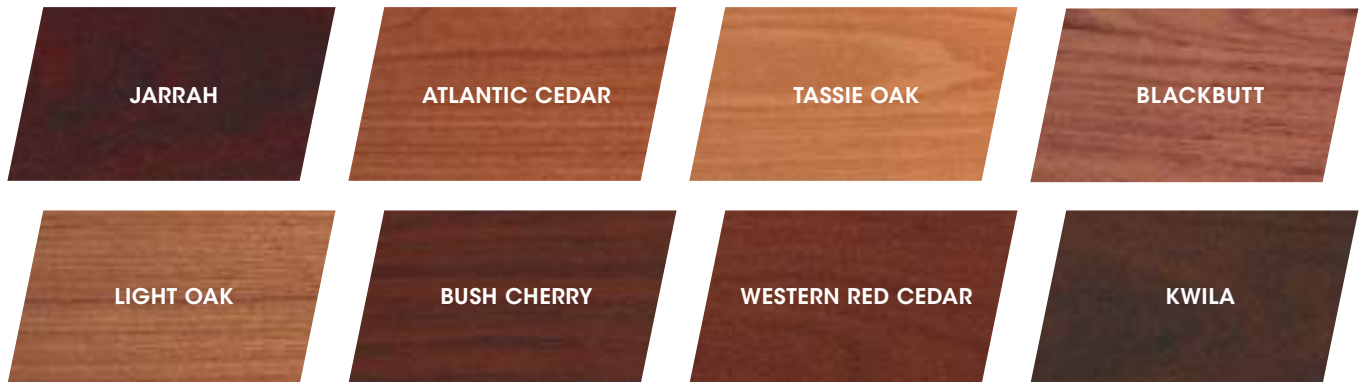

25:75
(Left Or Right Hand Side)

5 Year Warranty

Slatted Collection.

Slatted Timber Look Colours

Our slatted doors come in 8 unique timber look colours.

Match your home's modern facade with a slatted garage door.